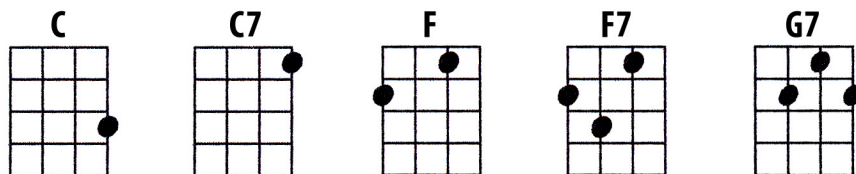

Jesus in My Walkin' Shoes

(8-bar blues)

Key C. (Actual key B. Retune ukulele from G-C-E-A down a half-step to F#-B-D#-G#)

Walk-down **C - B flat - A - A flat - G (G7 chord)**

C **C7**
I wanna tell you my good news

F **F7**
I got Jesus in my walkin' shoes

C **G7** **C** Walk-down
I'm walkin' my way back home.

C **C7**
My heart is happy tonight

F **F7**
Cos I got Jesus as my light

C **G7** **C** Walk-down
Yes, I got Jesus in my walkin' shoes.

UKULELE solo twice through

C **C7**
I know that love just grows and grows

F **F7**
From my head down to my toes

C **G7** **C** Walk-down
When I got Jesus in my walkin' shoes.

HARMONICA solo twice through

C **C7**
Well, my feet are gonna take me far

F **F7**
Trust me, life isn't so hard

C **G7** **C**
When you got Jesus in your walkin' shoes.

C **G7** **C** Walk-down. Replace G7 with C7
When you got Jesus in your walkin' shoes.

Walk-down:
(C), - B flat - A, - A flat - G
resolve on **G7** chord